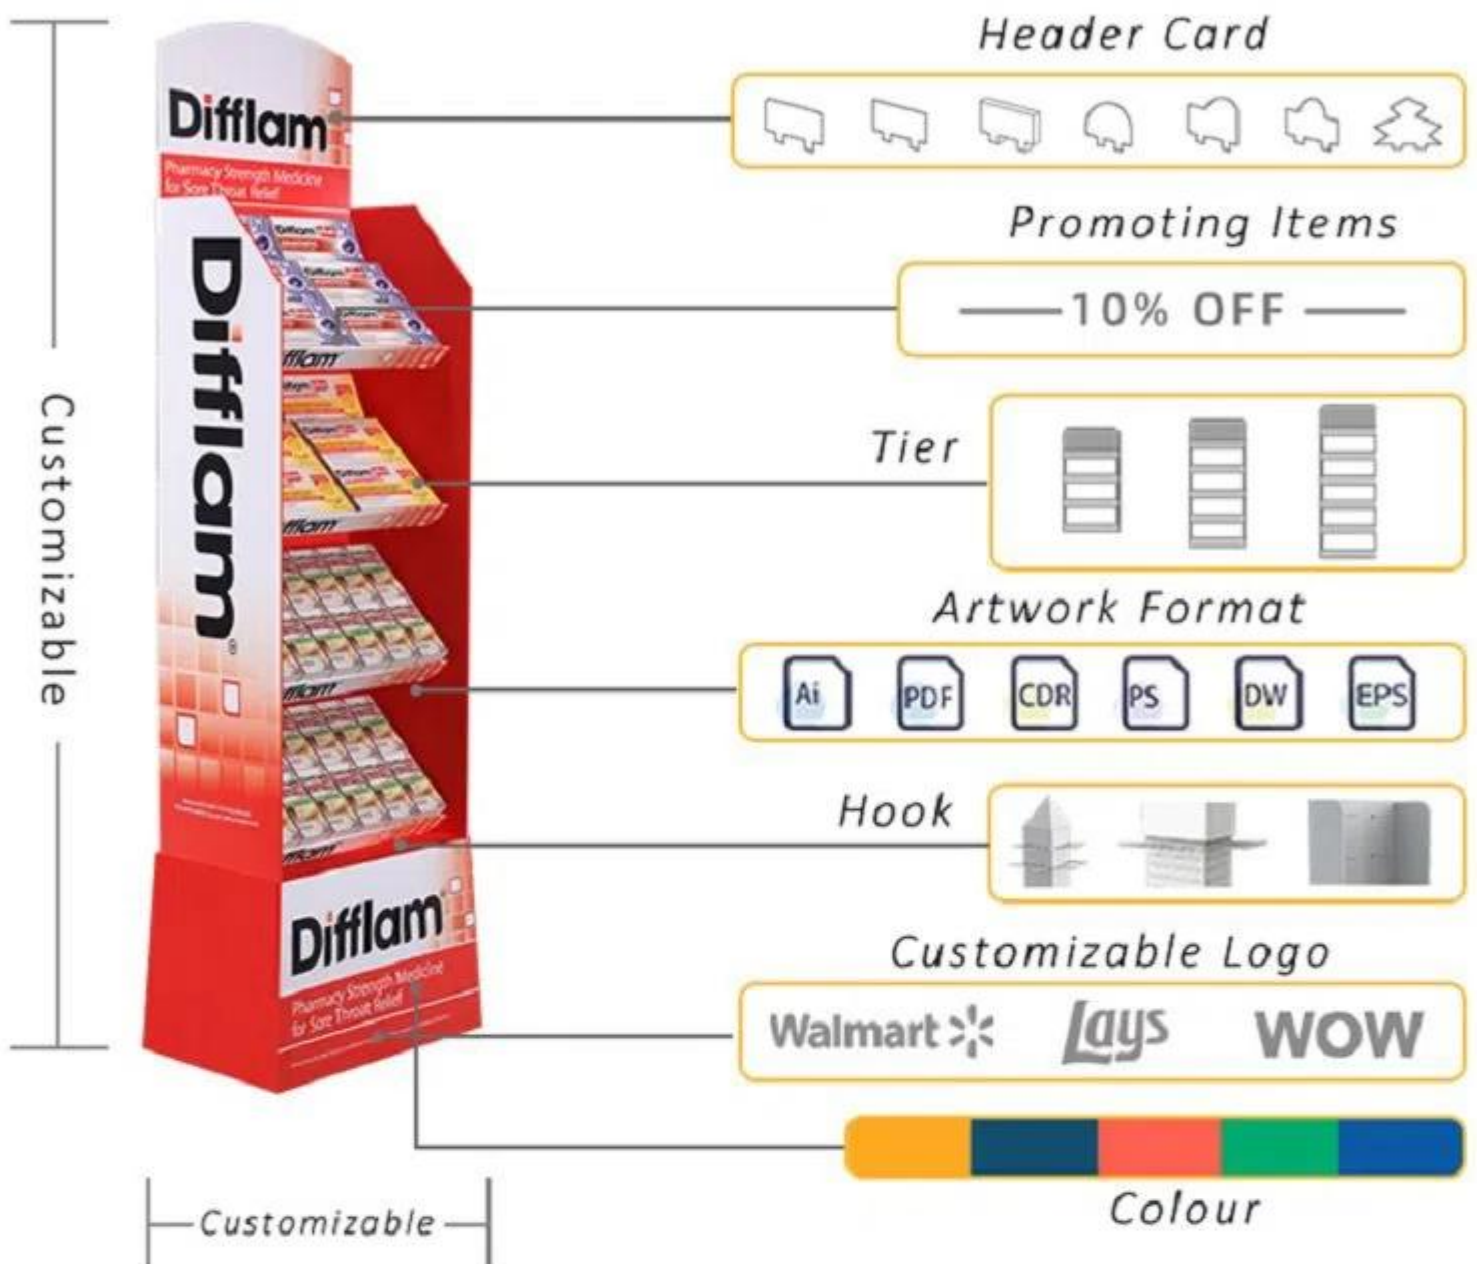

CUSTOM RETAIL DISPLAYS SOLUTION

Custom Design | OEM & ODM Production | Consultation | Cardboard

Snacks & Food

Candy

Cosmetic

Daily Necessities

Toys

Others